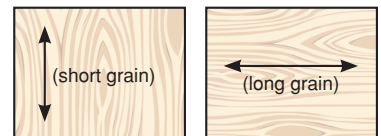

PLEASE NOTE:

Cards of Wood's laser printable wood is **NOT** suitable for printing with an Ink-Jet printer. Please see our web site or the 'Ink-Jet Printable Veneer' order form for Ink-Jet appropriate wood.

Ring-porous woods such as Ash, Oak, and Elm do not print as well due to open grain.

Printing on a dark wood, like Walnut and Koa, the printing may not appear as legible as compared to a lighter colored wood specie.

Keep in mind that you are printing on a material that is not white in color and color adjustments may be needed.

MINIMUM OF 10 SHEETS PER ORDER.

QUANTITY DISCOUNT: 200-600 = $0.10 less per sheet, 700-2,000 = $0.20 less per sheet, 2,100+ = $0.30 less per sheet