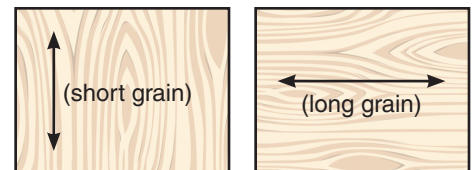

### 2 PLY VENEER (wood on BOTH sides) "Postcard Thickness" .025" Thick

7 3/4" x 11"	8 1/2" x 11"	11" x 17"	23" x 23"	
\$1.60 Ea.	\$1.90 Ea.	\$3.80 Ea.	\$7.60 Ea.	Ash, Aspen, Basswood, Birch, Cherry, Gum, Hard Maple, Oak, Pine, Yellow Poplar, Walnut
\$1.80 Ea.	\$2.70 Ea.	\$5.40 Ea.	\$10.80 Ea.	Douglas Fir, Eastern Red Cedar, Western Red Cedar, Curly Maple
\$2.10 Ea.	\$3.20 Ea.	\$6.40 Ea.	\$12.80 Ea.	Birdseye Maple, Hawaiian Koa

Printing on the sheets: (13" x 19" - Short Grain, or smaller) Add \$0.35 per sheet, per side

Grain Direction: Short Grain: The wood grain is the same direction of the SHORTEST dimension. **Works best in MOST printers.**

Long Grain: The wood grain is the same direction of the LONGEST dimension.

3 1/2" x 2" **Blanks:** (Standard Business Card Size) \$20 per 100 cards.

**MINIMUM OF 10 SHEETS PER ORDER.**

**FOR ORDERS OVER 200 SHEETS, CALL FOR PRICE QUOTE.**