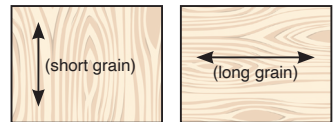

**"2-Ply" .025" Thick** 2 PLY VENEER (wood on BOTH sides) **INK-JET PRINTABLE**

8½" x 11" 11" x 17" 22" x 24"  
 \$3.65 Ea. \$7.30 Ea. \$14.60 Ea. Birch, Maple

<b>RUSH</b> (\$25.00) (2-3 bus. days)**	
Sub Total	
MICH. Res. Add 6% Sales Tax	
Shipping	
<b>TOTAL DUE</b>	

**MINIMUM OF 10 SHEETS PER ORDER, PER WOOD SPECIE.**

**Quantity Discount:** 200-600 = \$0.10 less per sheet, 700-2,000 = \$0.20 less per sheet, 2,100+ = \$0.30 less per sheet

**Grain Direction:** Short Grain: The wood grain is the same direction of the **SHORTEST** dimension. **Works best in MOST printers.**

Long Grain: The wood grain is the same direction of the **LONGEST** dimension.

**- ALL SHEETS (8.5" x 11" or larger) ARE CUT SHORT-GRAIN, UNLESS REQUESTED OTHERWISE -**

**PLEASE NOTE:** *Ink-Jet* printable wood is **NOT** suitable for printing with an Laser printer.