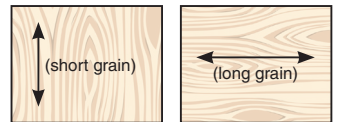

**"2-Ply" .025" Thick** 2 PLY VENEER (wood on BOTH sides) **INK-JET PRINTABLE**

8½" x 11" 11" x 17" 22" x 24"  
\$3.40 Ea. \$6.80 Ea. \$13.60 Ea. Birch, Maple

<b>RUSH</b> (\$25.00) (2-3 bus. days)**	
Sub Total	
MICH. Res. Add 6% Sales Tax	
Shipping	
<b>TOTAL DUE</b>	

**MINIMUM OF 10 SHEETS PER ORDER, PER WOOD SPECIE.**

**Quantity Discount:** 200-600 = \$0.10 less per sheet, 700-2,000 = \$0.20 less per sheet, 2,100+ = \$0.30 less per sheet

**Grain Direction:** Short Grain: The wood grain is the same direction of the **SHORTEST** dimension. **Works best in MOST printers.**

Long Grain: The wood grain is the same direction of the **LONGEST** dimension.

**- ALL SHEETS (8.5" x 11" or larger) ARE CUT SHORT-GRAIN, UNLESS REQUESTED OTHERWISE -**

**PLEASE NOTE:** Ink-Jet printable wood is **NOT** suitable for printing with an Laser printer.